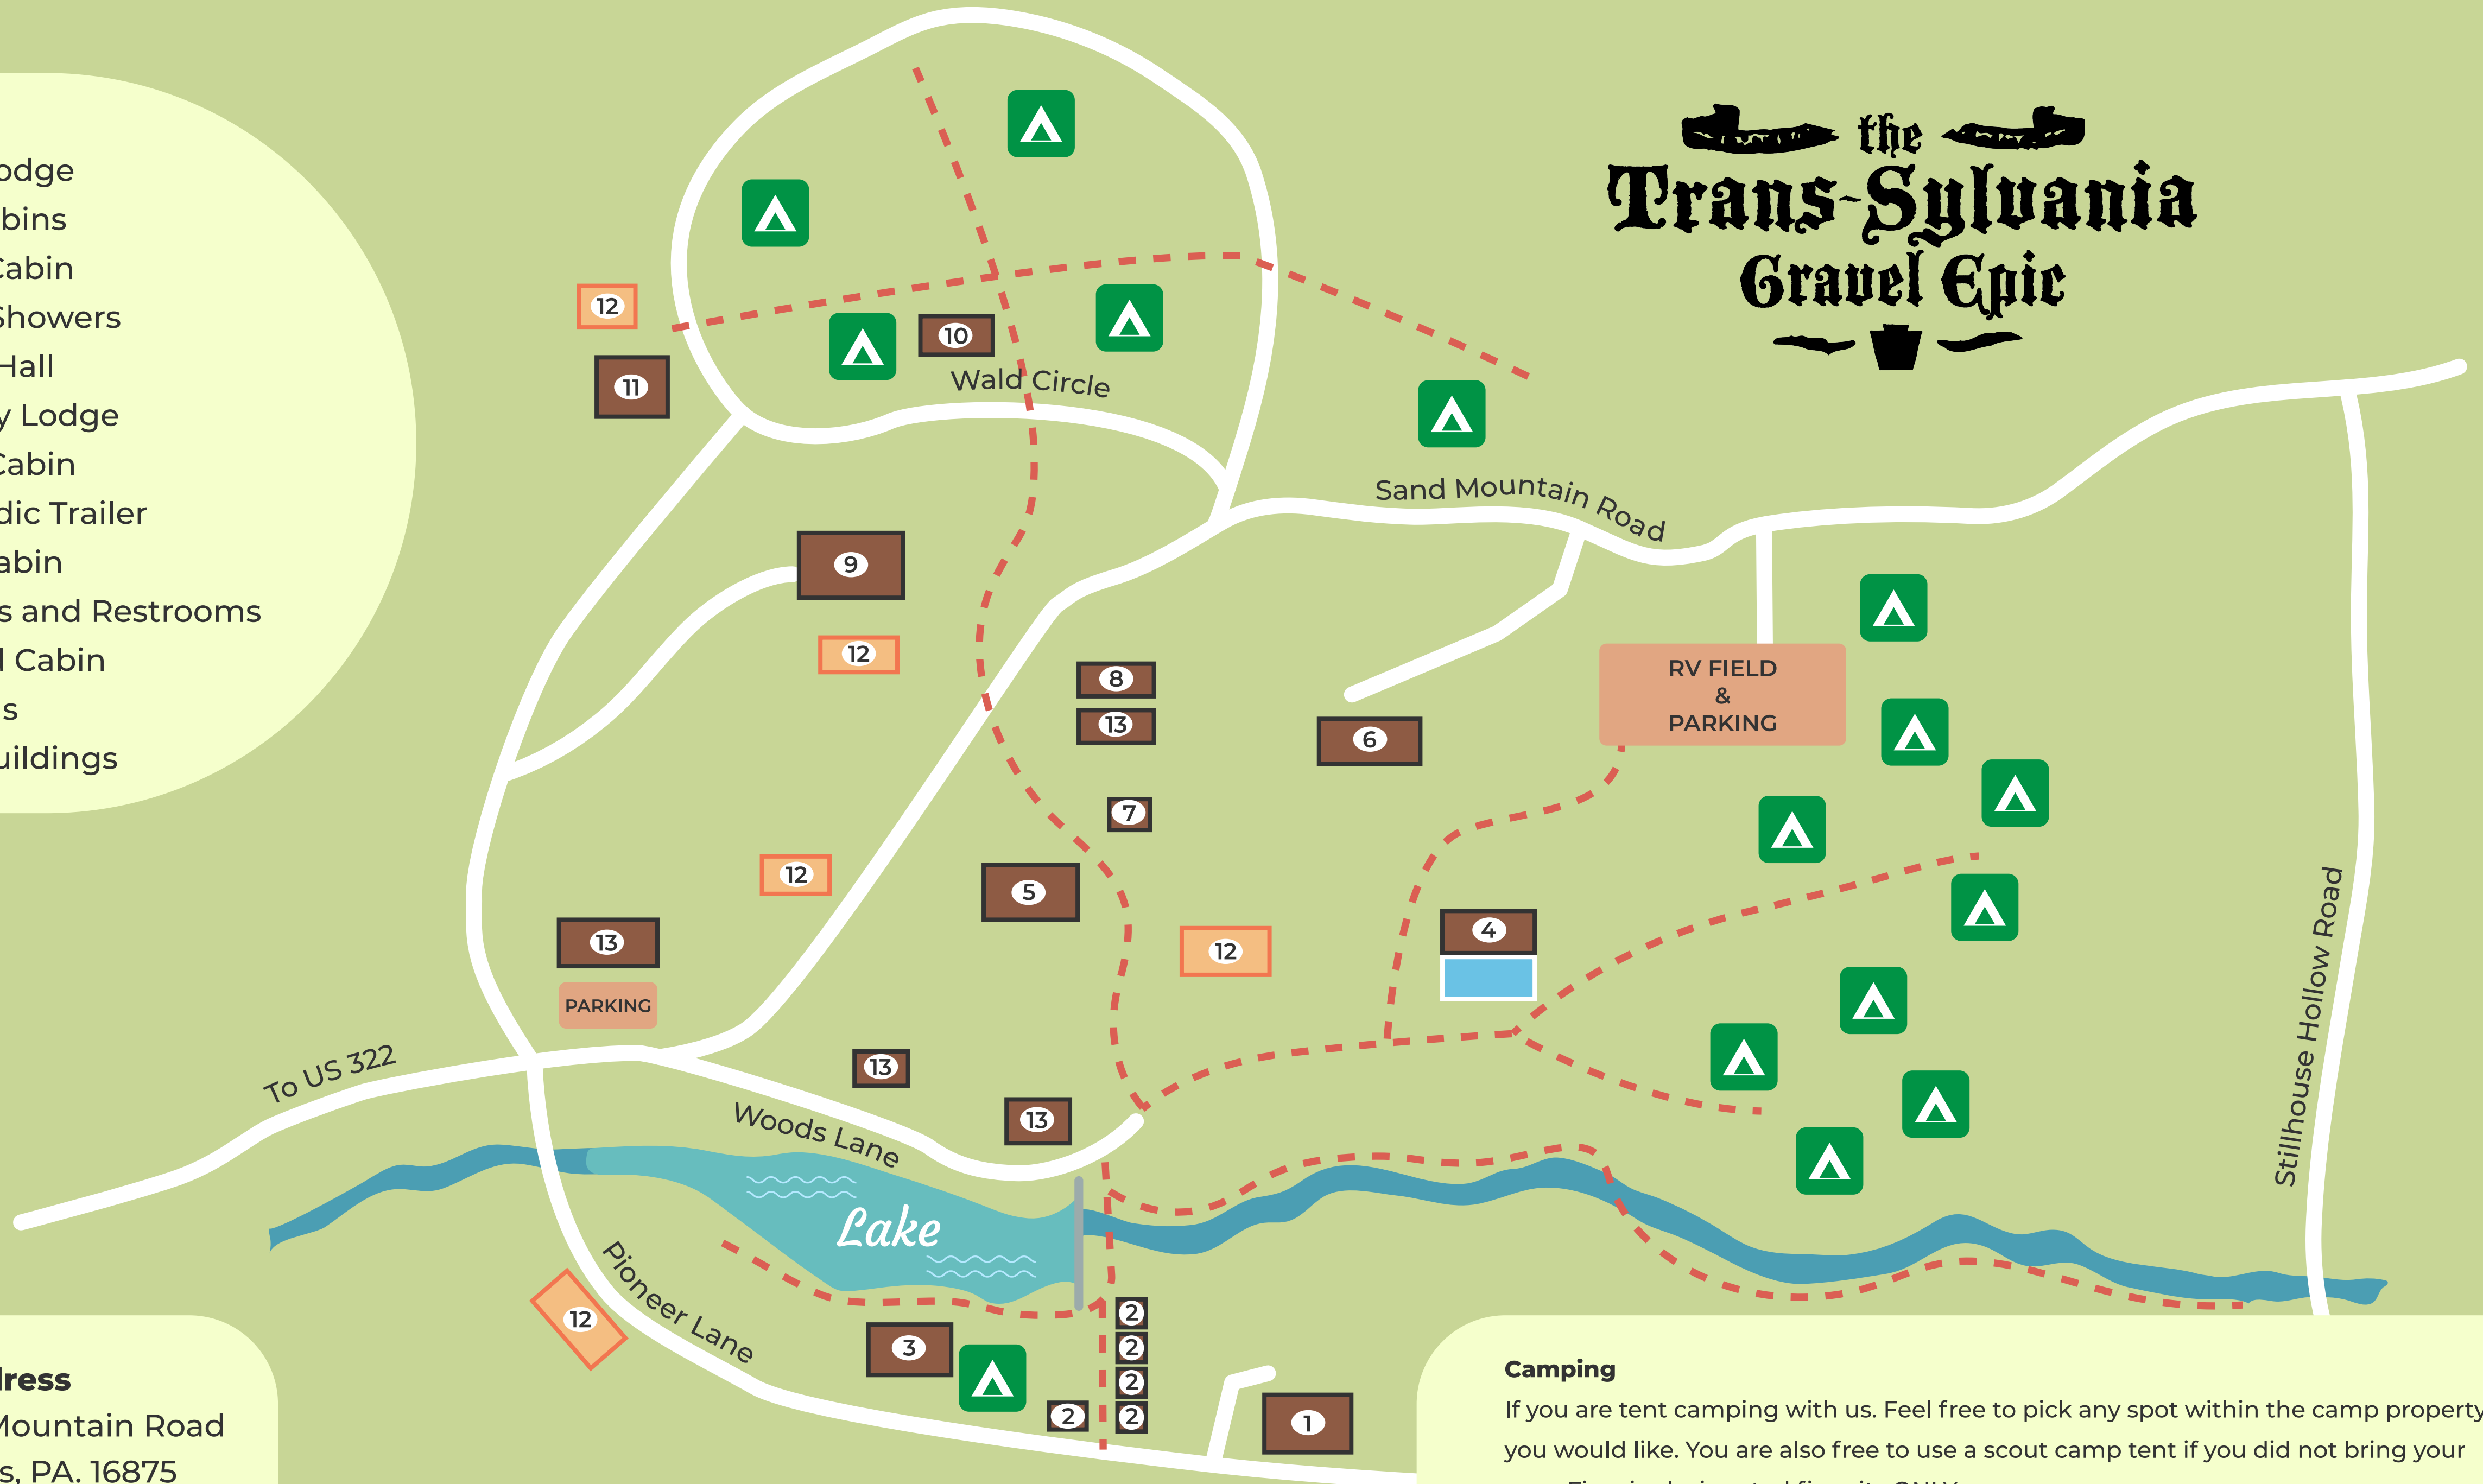

the Trans-Sylvania Gravel Epic

Camp Key

- 1. Eagle Lodge
- 2. Staff Cabins
- 3. Kriner Cabin
- 4. Pool & Showers
- 5. Dining Hall
- 6. Rimmey Lodge
- 7. Chef's Cabin
- 8. TSE Medic Trailer
- 9. Kurtz Cabin
- 10. Showers and Restrooms
- 11. Leopold Cabin
- 12. Pavilions
- 13. MISC Buildings

Camp Address

227 Sand Mountain Road
Spring Mills, PA. 16875

Camping

If you are tent camping with us. Feel free to pick any spot within the camp property you would like. You are also free to use a scout camp tent if you did not bring your own. Fires in designated fire pits ONLY.